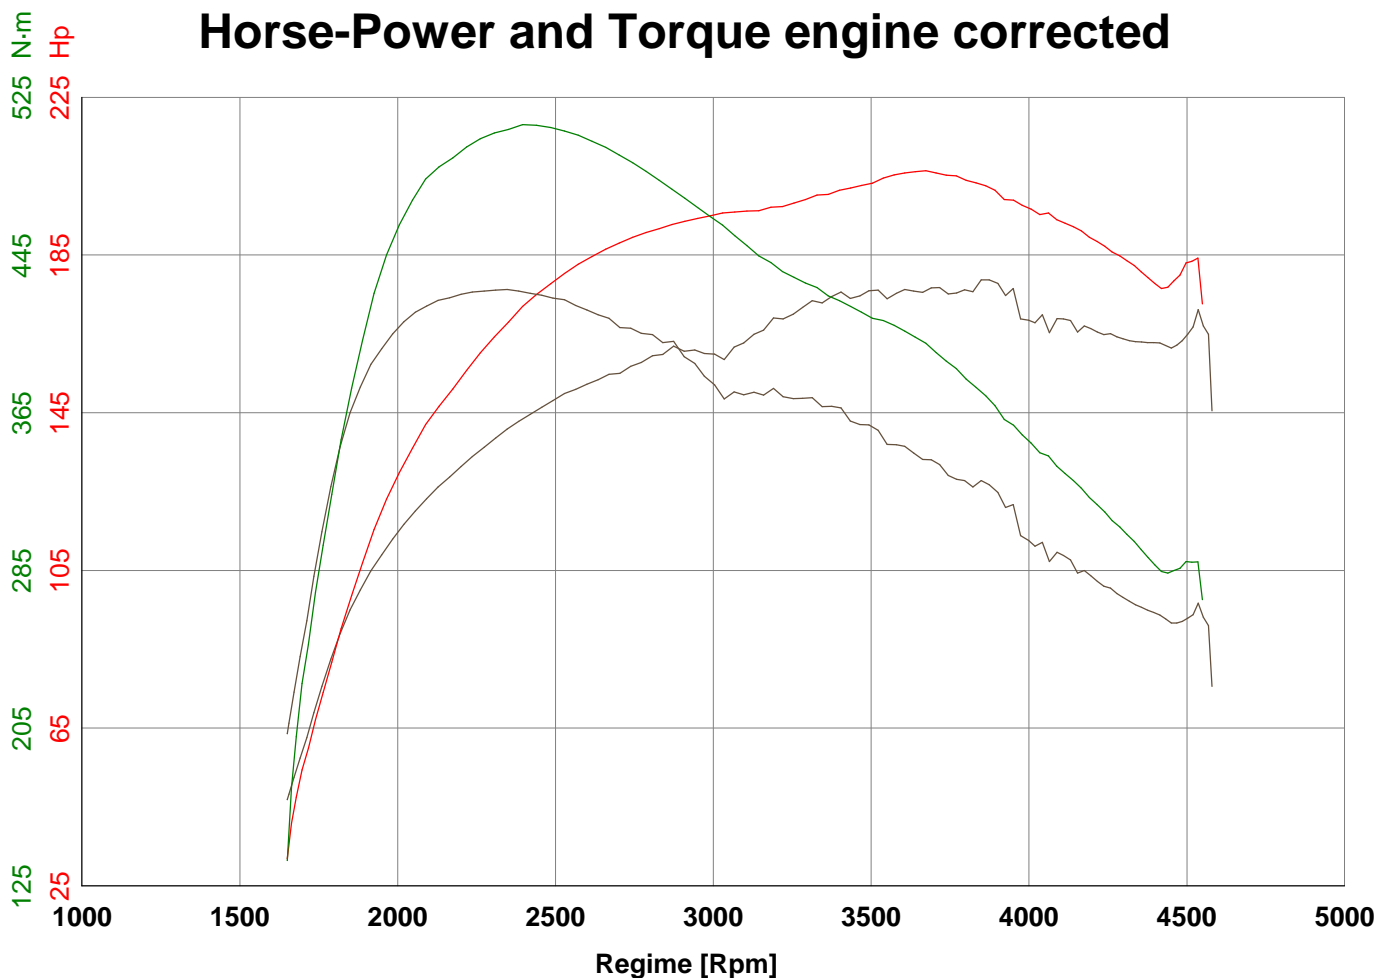

Horse-Power and Torque engine corrected

Test code: bmw 330d CT1677 tune
 Horse-Power Max. [Hp]: 206.36
 [Rpm]: 3673

Date: 30.04.2014 11:53:00
 Acquisition range [Rpm]: 1650-4549

Test code: bmw 330d CT1677 ori2
 Horse-Power Max. [Hp]: 178.73
 [Rpm]: 3874

Date: 30.04.2014 11:03:00
 Acquisition range [Rpm]: 1650-4580