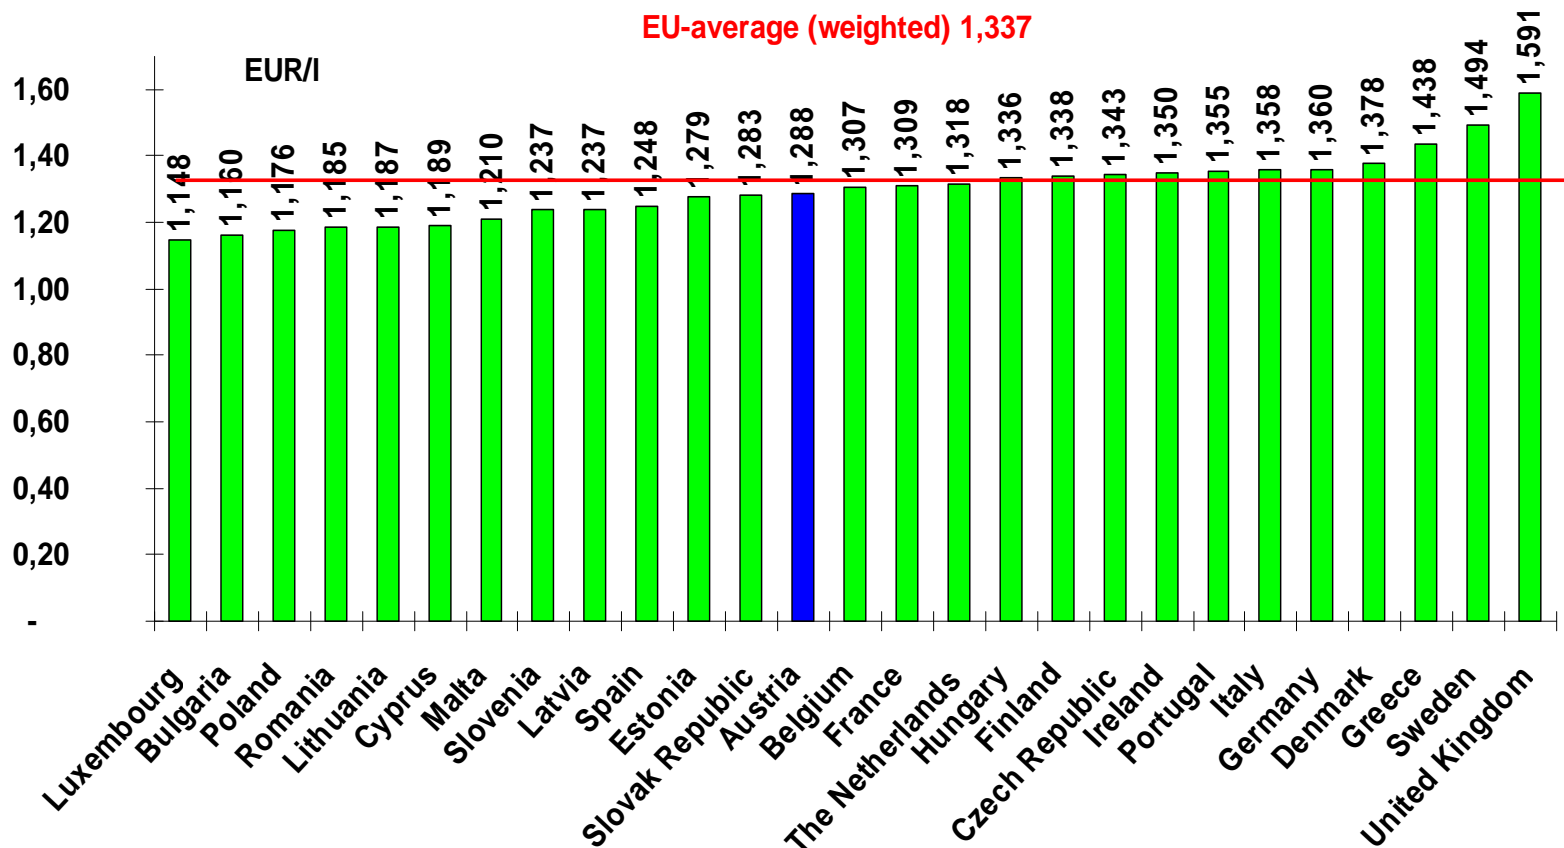

DIESEL - effective consumer prices

including duties and taxes – February 21st 2011

Source: The Austrian Petroleum Industry Association (APIA)